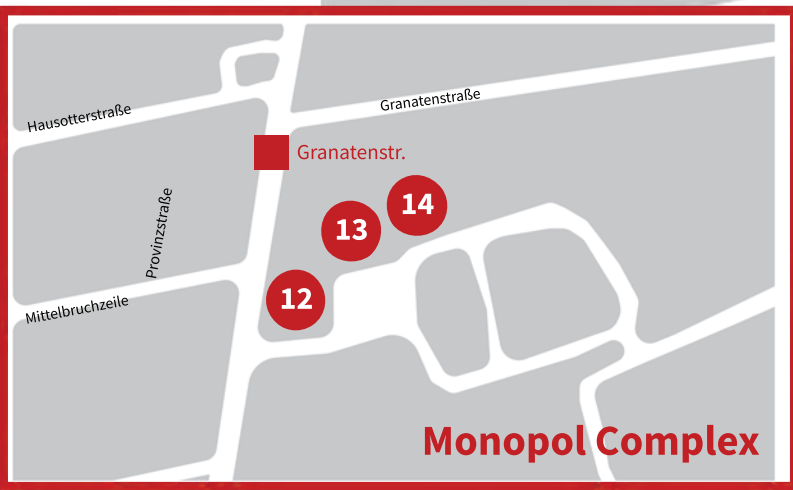

CAMPUS MAP

- 1 Administration Building**
Platanenstr. 24
- 2 Teaching Building (Lecture Hall)**
Platanenstr. 98a
- 3 Teaching Building**
Platanenstr. 98
- 4 Library and Student Center**
Waldstr. 16
- 5 Residence Hall** Waldstr. 15
- 6 Residence Hall** Kuckhoffstr. 30
- 7 Teaching and Administration Building** Kuckhoffstr. 24
- 8 Henry Koerner Hall**
Residences, Waldstr. 68
- 9 Cafeteria** Waldstr. 70
- 10 The Factory Arts Building,**
Eichenstr. 43
- 11 Residence Hall** Treskowstr. 25
- Monopol Complex**
- 12 Director's House** Provinzstr. 40-44
- 13 Casino** Provinzstr. 40-44
- 14 Garage** Provinzstr. 40-44

 Bus/Tram stop

Bard College Berlin

A LIBERAL ARTS UNIVERSITY

 Pharmacy

 Supermarket

 Organic Market

 Hermann-Hesse-Str./Waldstr.

 To Monopol

 Pastor-Niemöller-Platz