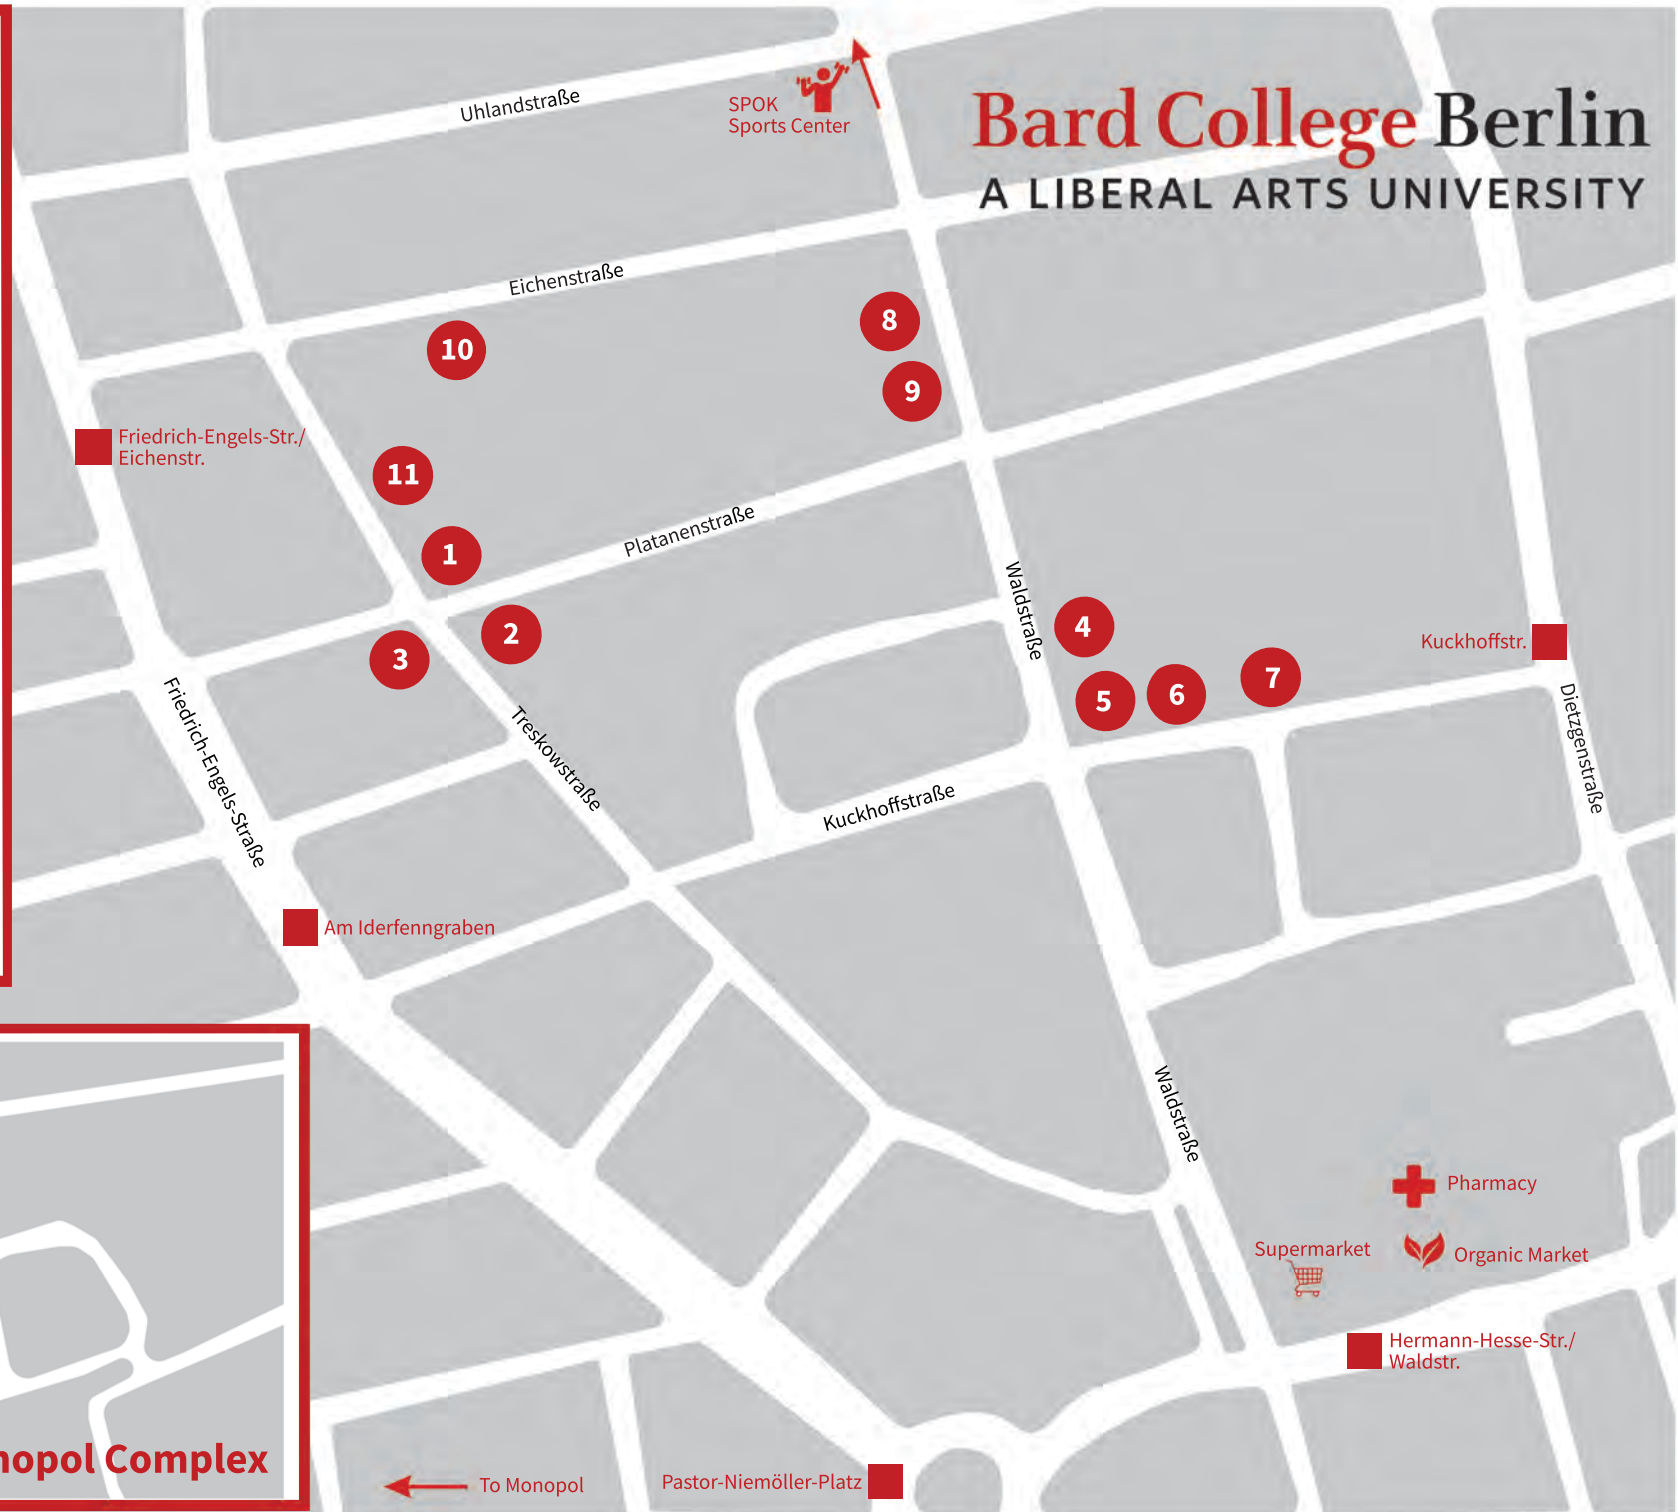

CAMPUS MAP

- 1 Administration Building**
Platanenstr. 24
- 2 Teaching Building (Lecture Hall)**
Platanenstr. 98a
- 3 Teaching Building**
Platanenstr. 98
- 4 Library and Student Center**
Waldstr. 16
- 5 Residence Hall** Waldstr. 15
- 6 Residence Hall** Kuckhoffstr. 30
- 7 Teaching and Administration Building** Kuckhoffstr. 24
- 8 Henry Koerner Hall**
Residences, Waldstr. 68
- 9 Cafeteria** Waldstr. 70
- 10 The Factory Arts Building,**
Eichenstr. 43
- 11 Residence Hall** Treskowstr. 25
- Monopol Complex**
- 12 Director's House** Provinzstr. 40-44
- 13 Casino** Provinzstr. 40-44
- 14 Garage** Provinzstr. 40-44

 Bus/Tram stop

Bard College Berlin

A LIBERAL ARTS UNIVERSITY

 Pharmacy

 Supermarket

 Organic Market

 Hermann-Hesse-Str./Waldstr.

 To Monopol

 Pastor-Niemöller-Platz